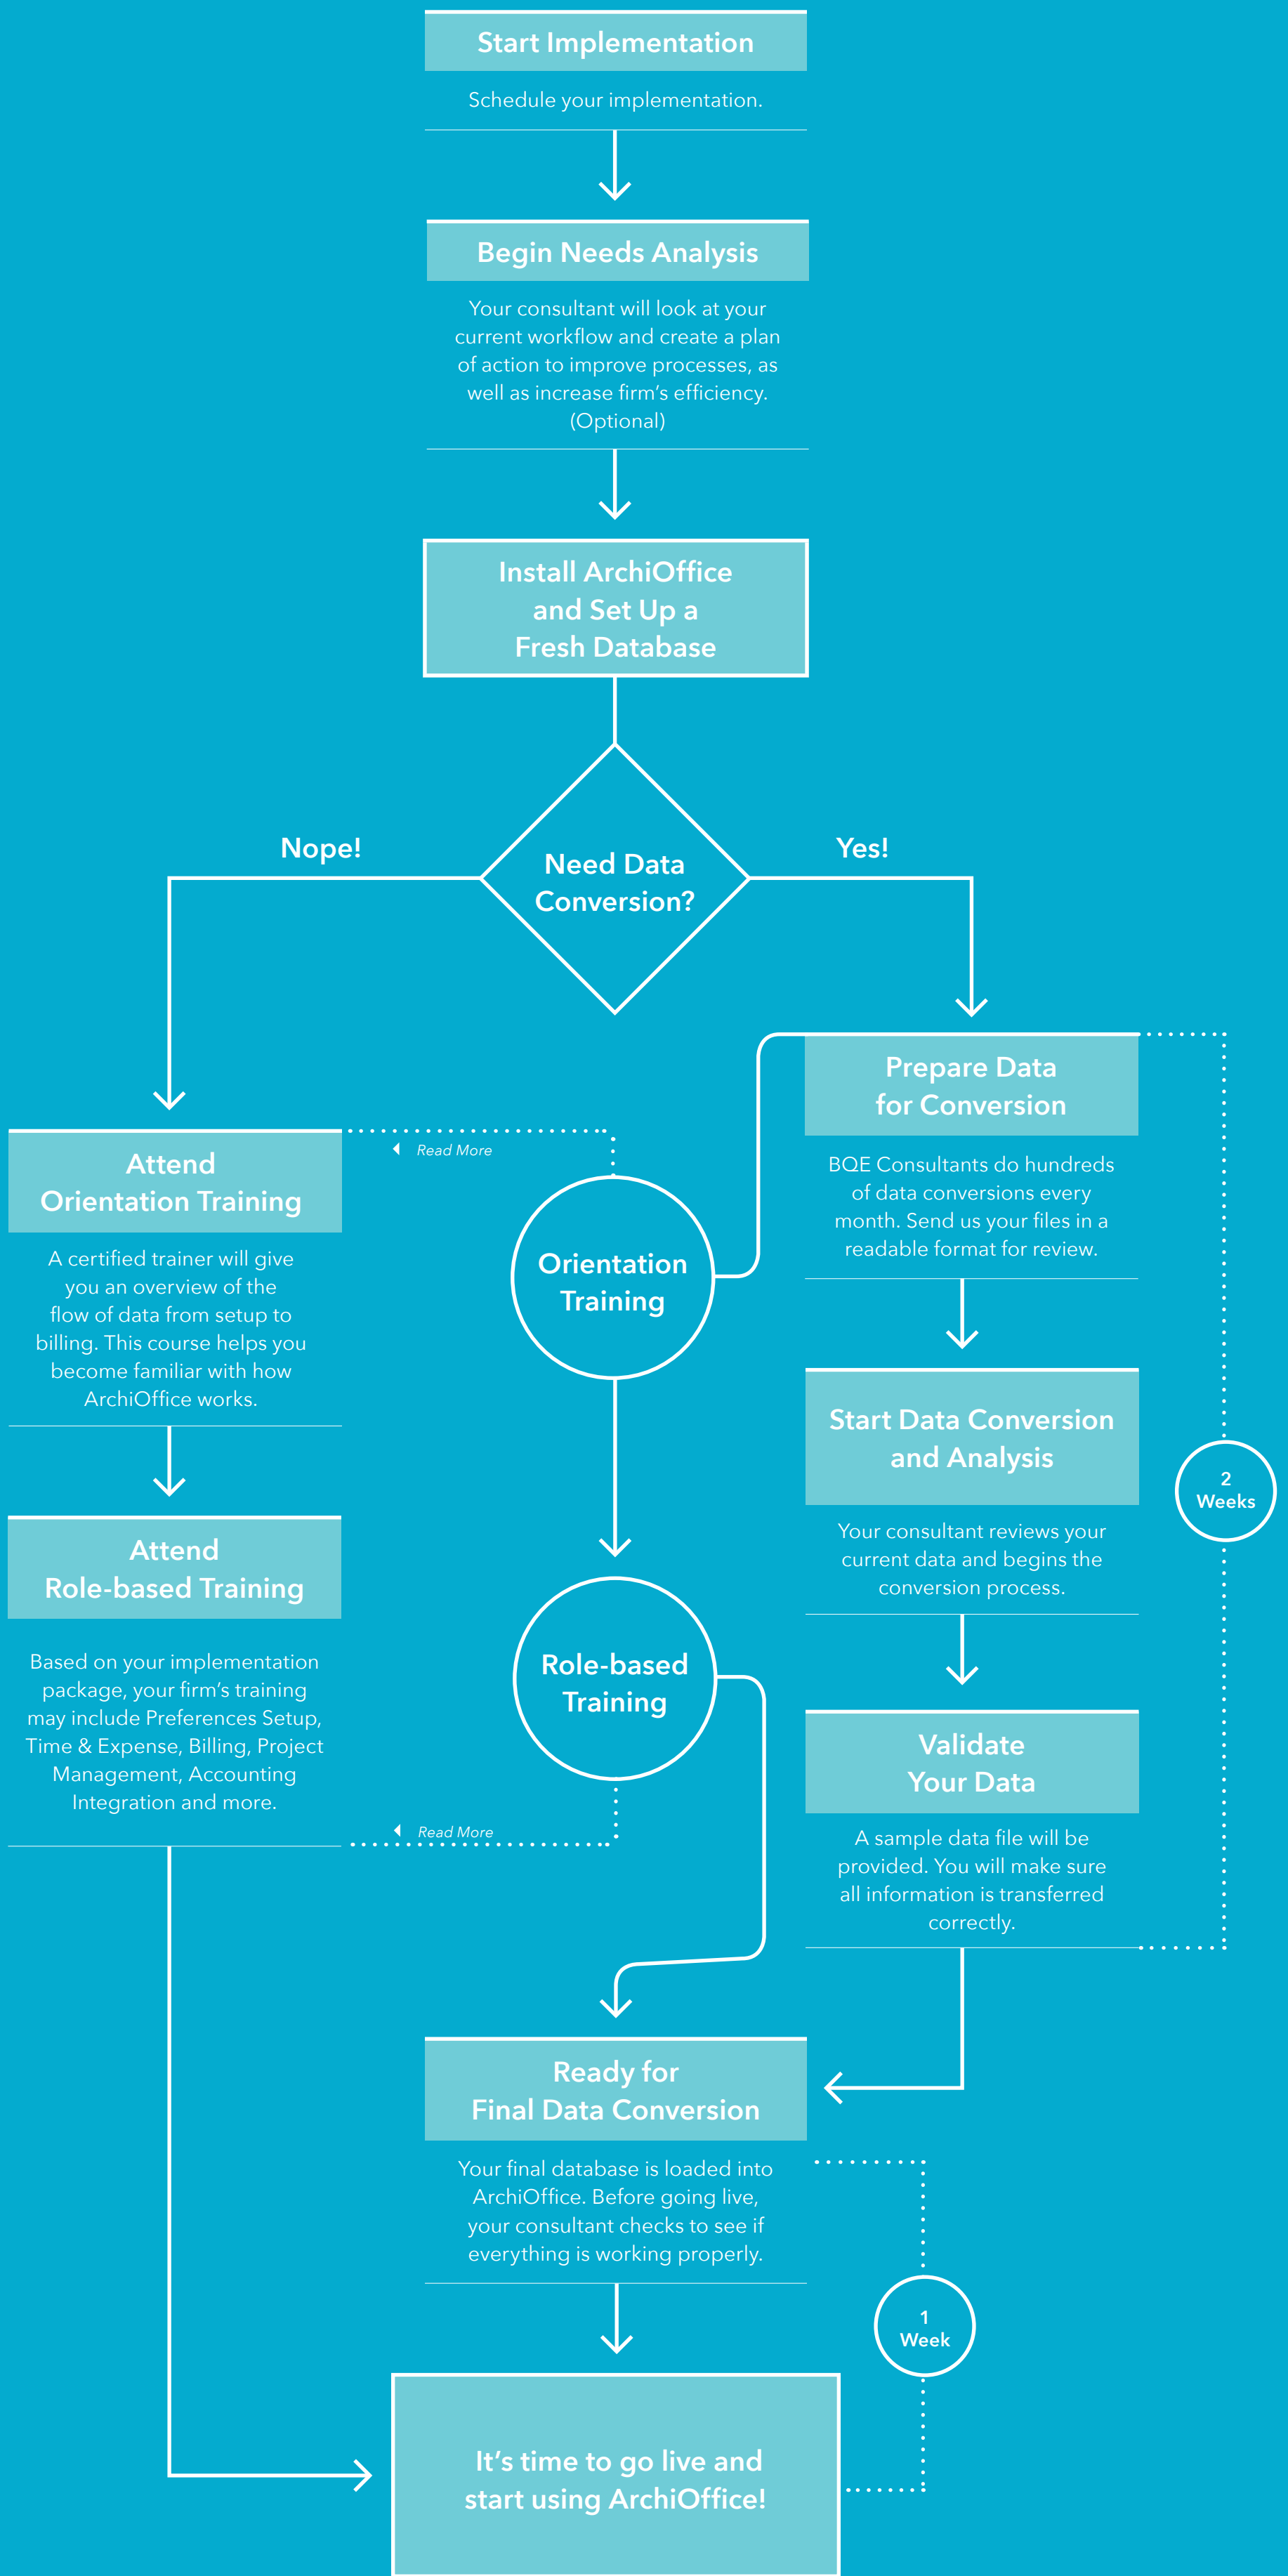

Implementation Path

We have a clear path to implement ArchiOffice, and BQE experts will guide you throughout the process. Here are easy steps help you achieve a smooth transition from your existing software.