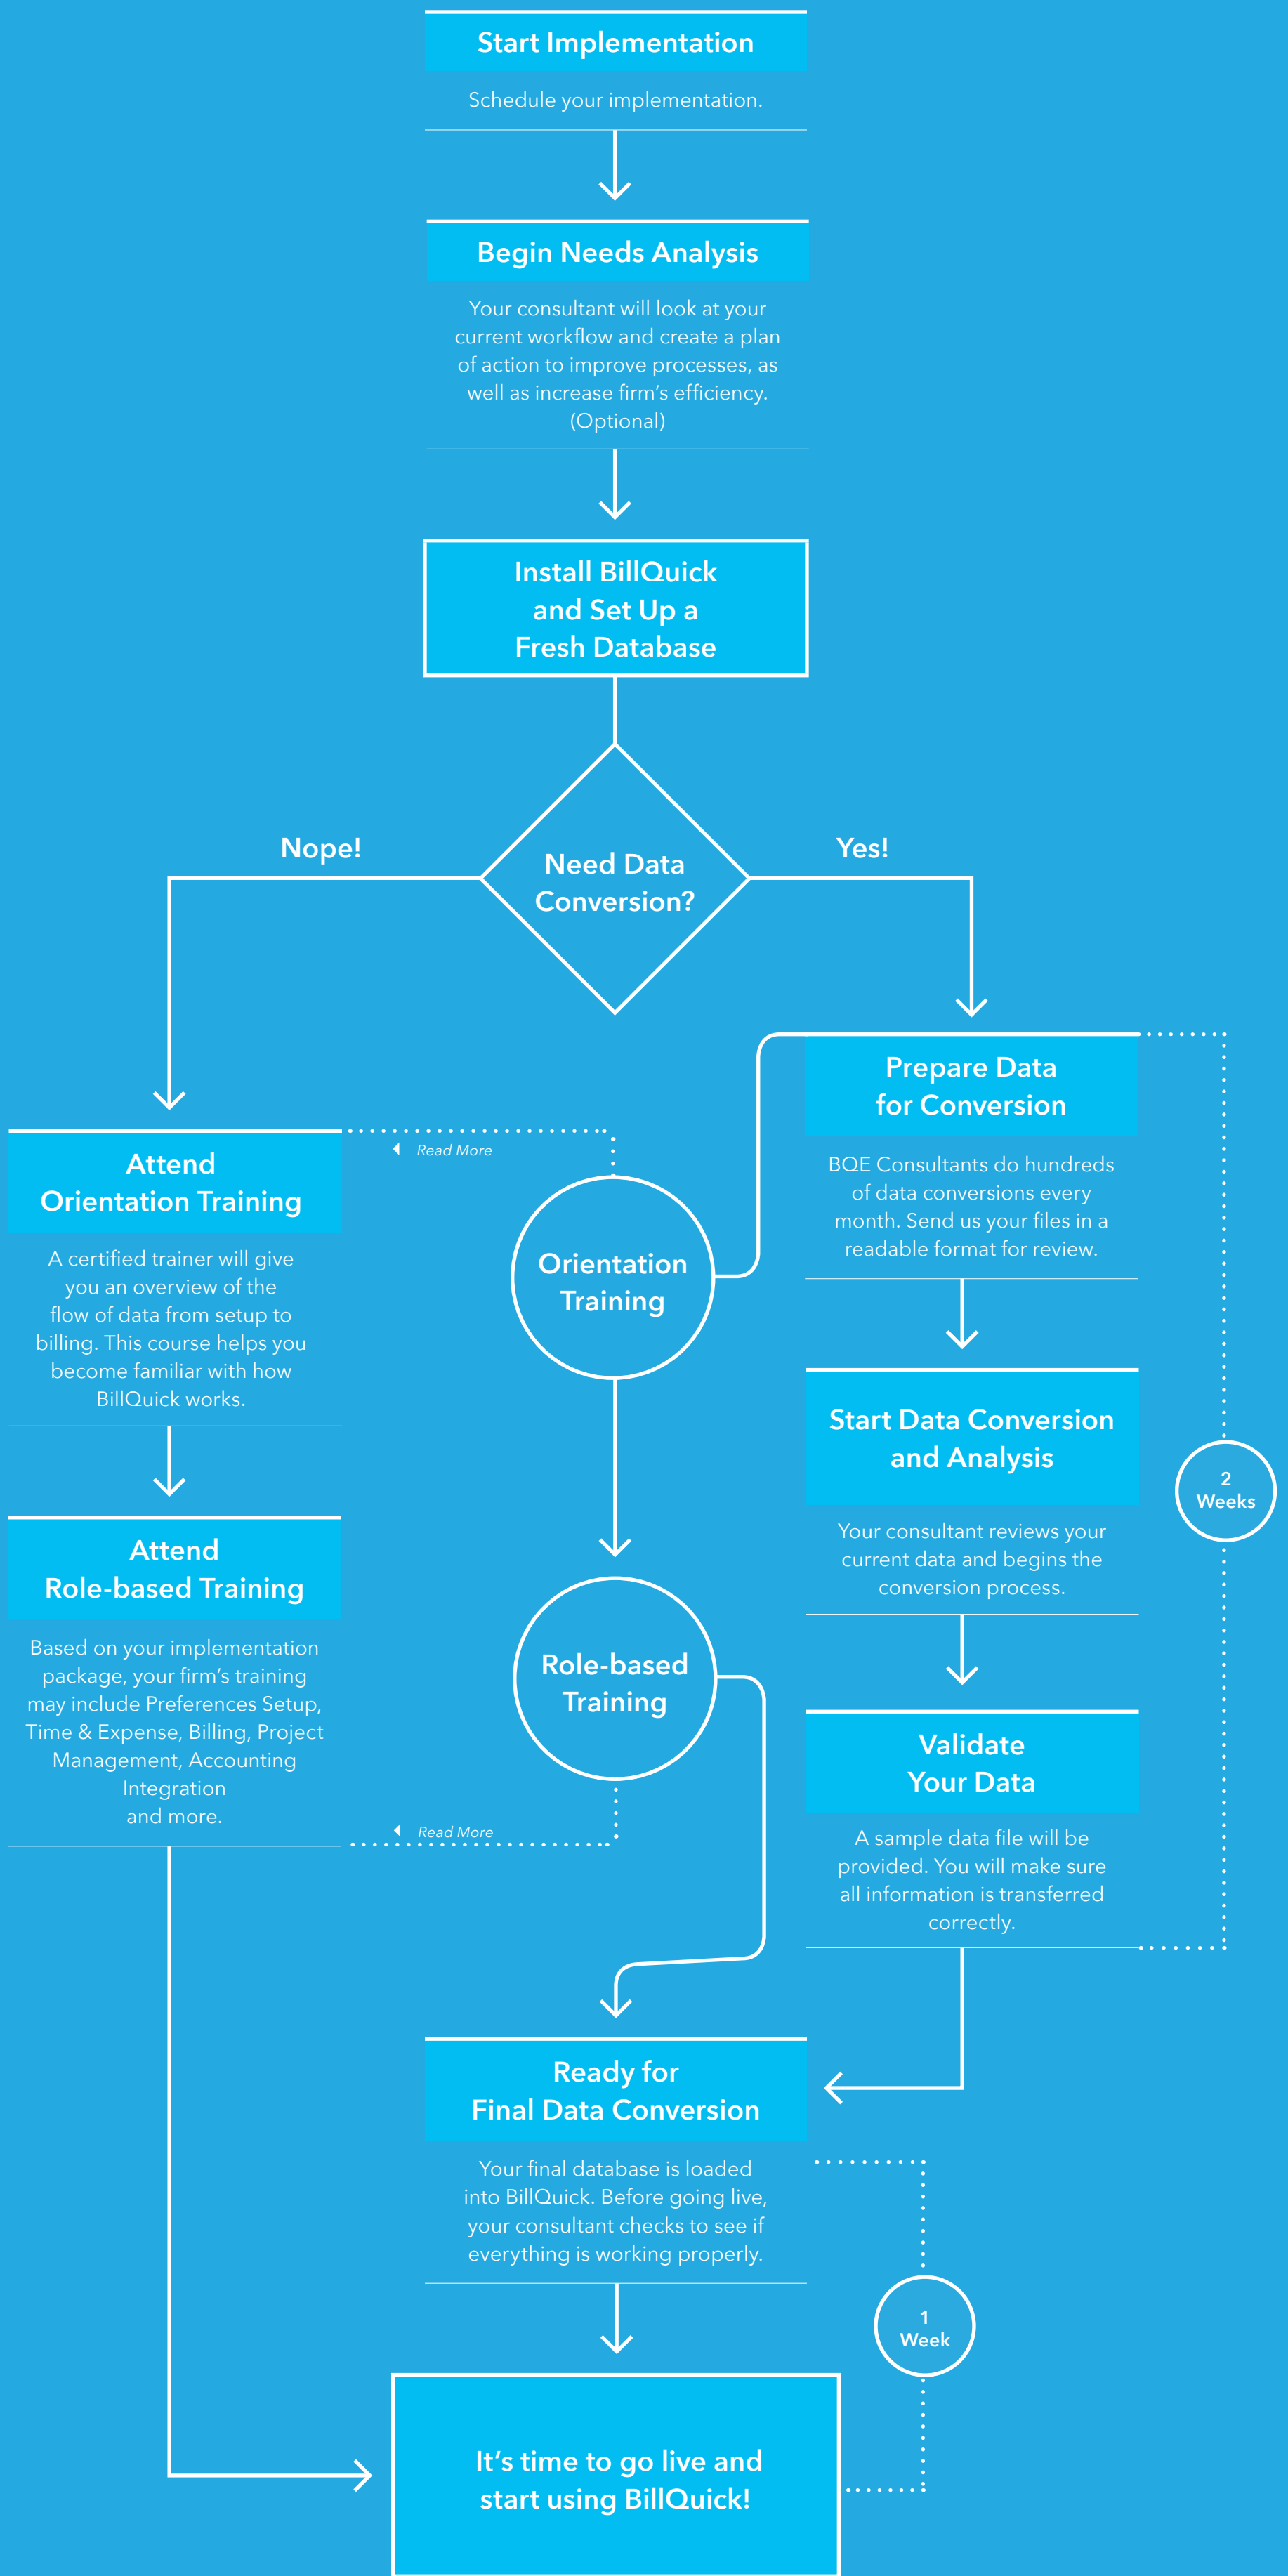

Implementation Path

We have a clear path to implement BillQuick, and BQE experts will guide you throughout the process. Here are easy steps to help you achieve a smooth transition from your existing software.

Additional BQE Resources:

OPEN TRAININGS
CONSULTING
REPORT CUSTOMIZATION

BLOG
DOCUMENTATION

WEBINARS
BILLQUICK USER GROUP
TECHNICAL SUPPORT